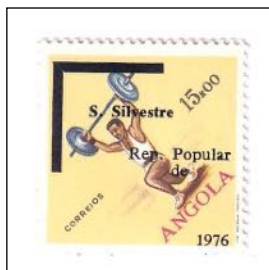

# ANGOLA

The Day of the Stamp

1976

Overprinted 20c Map Error

The 3 o/p Errors

Damaged 6

The Sao Silvestre 10Km Race

1976

Separated Bars

Dislocated

90 Degree Shift