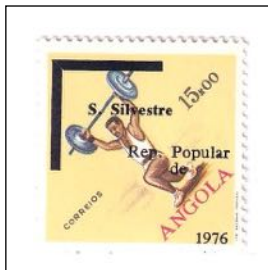

ANGOLA

The Day of the Stamp

1976

Overprinted 2c Map Error

The 3 o/p Errors

Damaged 6

The Sao Silvestre 10Km Race

1976

Separated Bars

Dislocated

90 Degree Shift